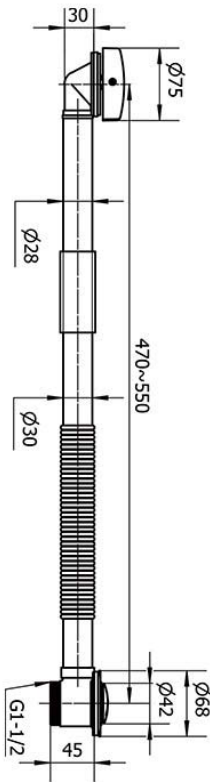

TT652

Pop-up bathtub drain

Unit Weight: 596g
Quantity: 20pcs/carton
Net Weight: 12kg
Gross Weight: 16kg
Carton Size: L65cm x W37cm x H44cm

- Main part is copper
- SS corrugated pipe
- Zinc Alloy flange & plug & overflow Cap