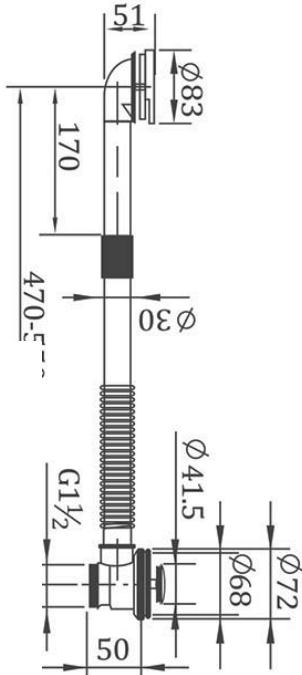

**TT842**

*Pop-up bathtub drain*

Unit Weight: 667g
Quantity: 20pcs/carton
Net Weight: 13.5kg
Gross Weight: 17.5kg
Carton Size: L65cm x W37cm x H44cm

- Main part is copper
- SS chrome plated corrugated pipe
- Copper flange & plug & overflow Cap